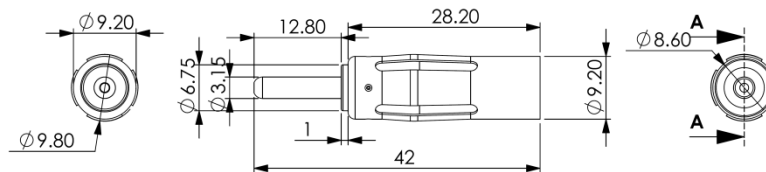

CH-06431 ANTENNA CABLE PLUG

• **MATERIALS :**
SHOWED AS THE DRAWING

• **SPECIFICATION :**

SECTION A-A

No.	Description	Material	Treat	Q'ty
3	Shield Cover	Brass	Nickel Ptd.	1
2	Housing	ABS		1
1	Central Pin	Brass	Nickel Ptd.	1

俞昌有限公司 YEU TSANG CO. LTD.	品名: ITEM :	ANTENNA CABLE PLUG		一般公差 X ± 0.25 .XX ± 0.10	SHEET: 1 1	單位: unit:	mm	日期: date:	'07/01/23	繪圖: drwn by:	DanielShyr
	料號: PART NO:	CH-06431	圖號: DRW NO.:				比例: scale:	3 : 2	版本: version:	V. 1.0	核准: aprvid by: