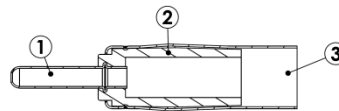

CH-06431 ANTENNA CABLE PLUG

• **MATERIALS :**
SHOWED AS THE DRAWING

• **SPECIFICATION :**

SECTION A-A

No.	Description	Material	Treat	Q'ty
3	Shield Cover	Brass	Nickel Ptd.	1
2	Housing	ABS		1
1	Central Pin	Brass	Nickel Ptd.	1

俞昌有限公司 YEU TSANG CO. LTD.	品名: ITEM :	ANTENNA CABLE PLUG		一般公差 X ± 0.25 .XX ± 0.10	SHEET: 1 1	單位: unit:	mm	日期: date:	'07/01/23	繪圖: drwn by:	DanielShyr
	料號: PART NO:	CH-06431	圖號: DRW NO.:				比例: scale:	3 : 2	版本: version:	V. 1.0	核准: aprvid by: